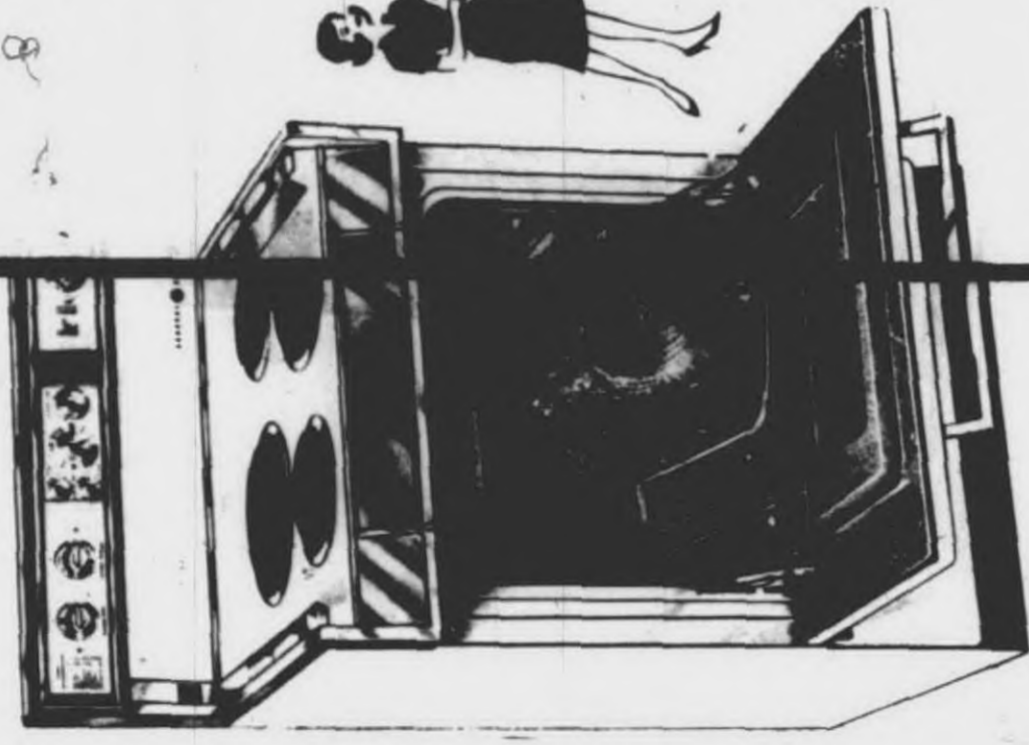

AUTOMATIC HI-SPEED RANGE

STEP INTO THE FUTURE WORLD OF FAST AND FLAMELESS COOKING!

- Skylight Window Oven With Light for Easy Viewing Shelves—One Lock-Stop Sliding Shelves—One Straight, One Reversible.
- Boil Meter and Shelf Guide, Lettered Oh Lining of Oven.
- Flood Lighted Oven.

SELF CLEANING OVEN

PRICED AS MODEL J356Y

379⁰⁰

GENERAL ELECTRIC

19"

PORTABLE TELEVISION

FOR THE "ONLY SET" OR "EXTRA SET" WITH UHF

DON'T PASS UP OUR "BBB" 139⁹⁵