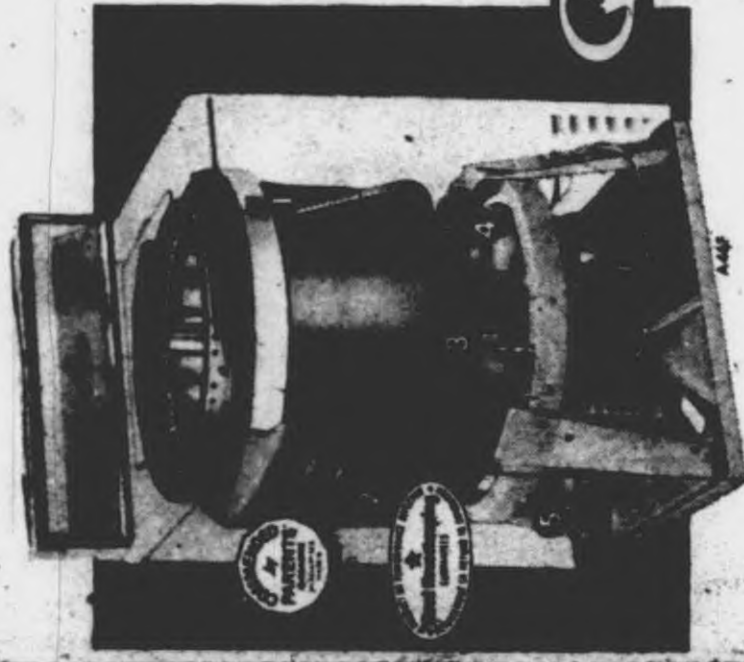

15800 MODEL 143N

SPEED QUEEN GAS DRYER

- PORCELAIN ENAMEL TOP
- TEMPERATURE SELECTOR
- DRYING TIME 10 to 110 MINUTES
- TEMPERATURE SAFE FOR ALL FABRICS
- ONE YEAR WRITTEN WARRANTY