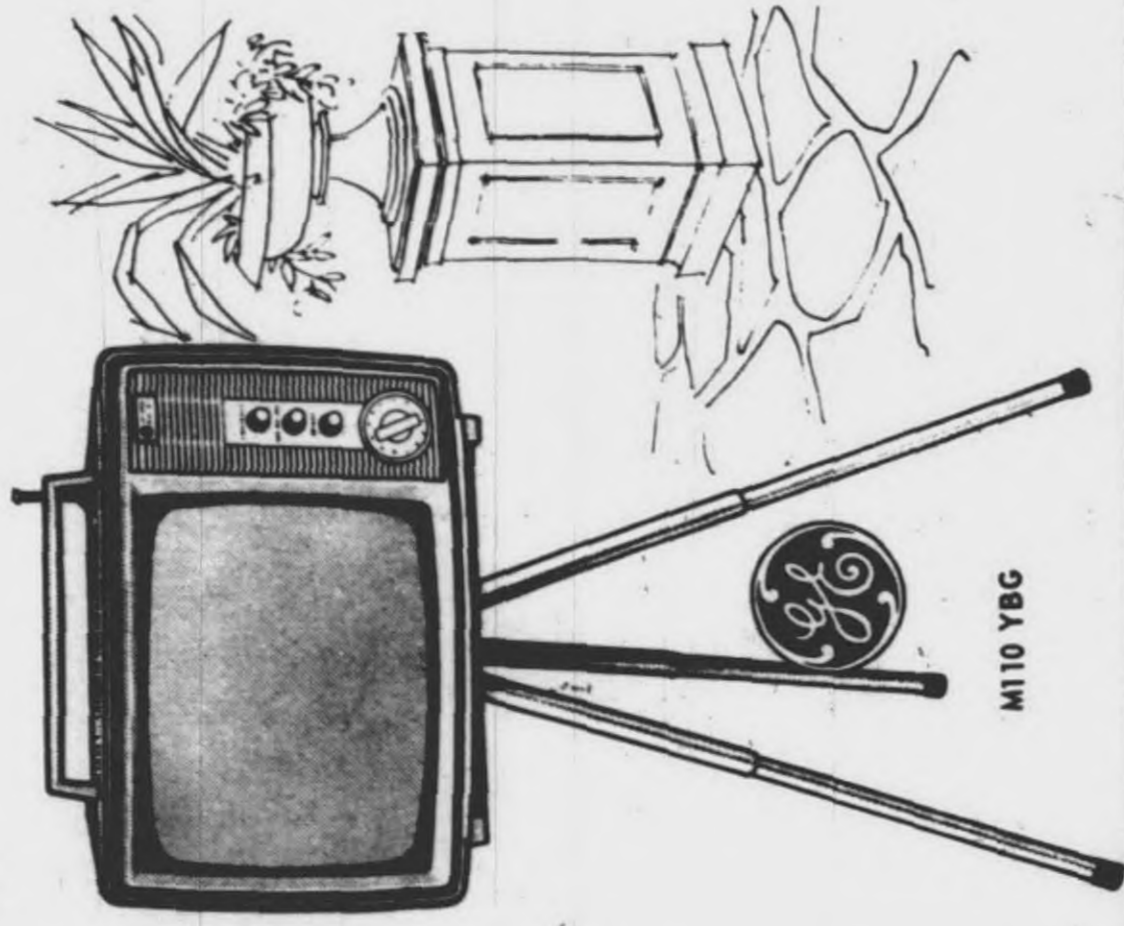

GENERAL ELECTRIC CLOSE-OUTS OF 1964 MODELS PREVIEW OF '65'S

11-INCH PERSONAL PORTABLE TV

America's own lightweight big-screen portable! Now, a portable that is so light you'll take it with you everywhere. The smart modern styling looks right anywhere. You'll never miss your favorite television again. Only twelve and one-half pounds light.

89⁹⁵