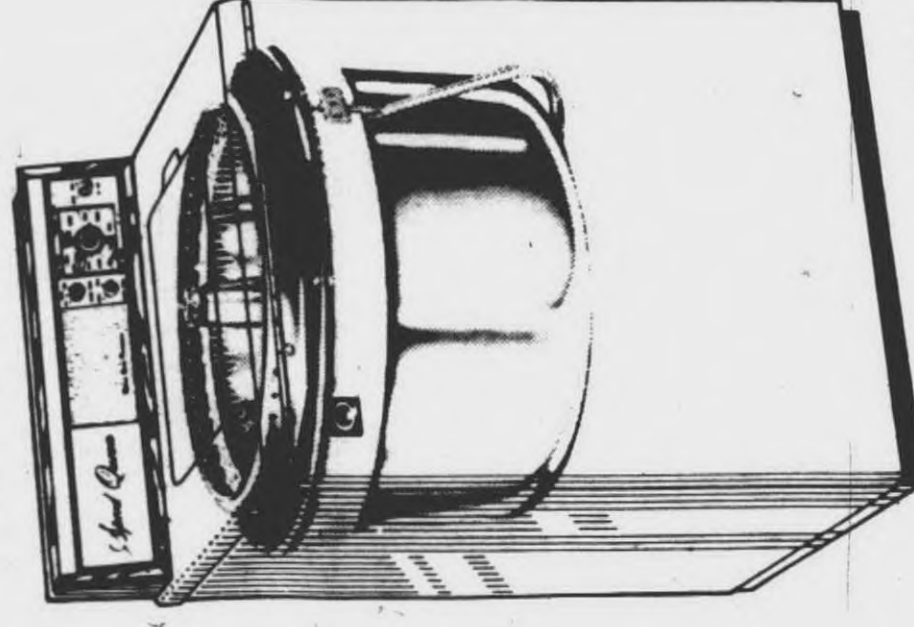

A53F

22495

- 2 SPEED
- 3 CYCLE
- 3 WASH SELECTIONS
- 2 RINSES
- STAINLESS STEEL