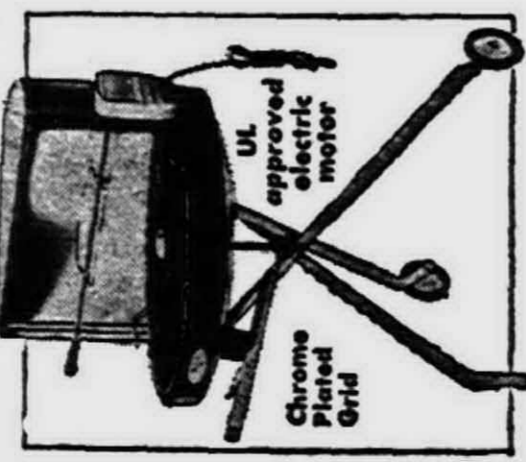

FOUR DAYS ONLY

Impressive Gift... Modest Price!
24" MOTORIZED BRAZIER GRILL
Reg. 9.97
4 Days

8.44
Big enough for a crowd! The electrically motorized spit turns the meat slowly, searing in rich, natural juices, cooking it golden brown.
Bowl Type Grill Covers.....\$9.97
Wagon Type Covers.....\$7.97
Bag-8-5016, Bag.....\$6.97